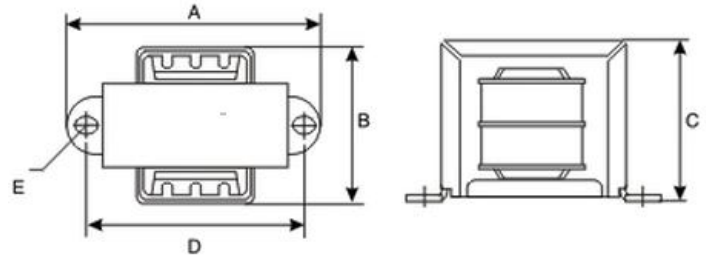

## Specifications:

- Power Range: 3VA to 2000VA
- Input / Output: Customized
- Insulation Class: UL class B, F, H, N (optional)
- Isolation: 3.75KV (Hi-pot)
- Customized specifications are welcome

Model	Spec.	Power (VA)	Dimension (mm)			Installation Size (mm)	HoleDia. (mm)	Weight (kg)	Approval
			A	B	C				
EI35	35*15	3	61	35	32	48	3.9*7	0.14	UL/CE/RoHS/CQC
EI41	41*16	5	67	34	37	54	3.9*7	0.19	UL/CE/RoHS/CQC
	41*26	8	70	45	37	55	3.8*7	0.29	UL/CE/RoHS/CQC
EI48	48*20	10	77	39	43	60	3.9*7	0.32	UL/CE/RoHS/CQC
	48*24	12	74	45	43	60	3.9*7	0.36	UL/CE/RoHS/CQC
EI57	57*25	18	88	48	50	73	3.9*7	0.55	UL/CE/RoHS/CQC
	57*30	25	90	53	50	74	3.9*7	0.66	UL/CE/RoHS/CQC
EI66	66*28	30	93	56	58	79	4.8*7	0.81	UL/CE/RoHS/CQC
	66*40	55	96	68	59	82	4.8*7	1.2	UL/CE/RoHS/CQC
EI76	76*32	65	110	64	67	96	4.8*7	1.35	UL/CE/RoHS/CQC
	76*45	100	106	75	67	90	4.8*8	1.8	UL/CE/RoHS/CQC
EI86	86*40	130	117	75	75	101	4.8*8	2.1	UL/CE/RoHS/CQC
	86*45	150	117	80	75	101	4.8*8	2.4	UL/CE/RoHS