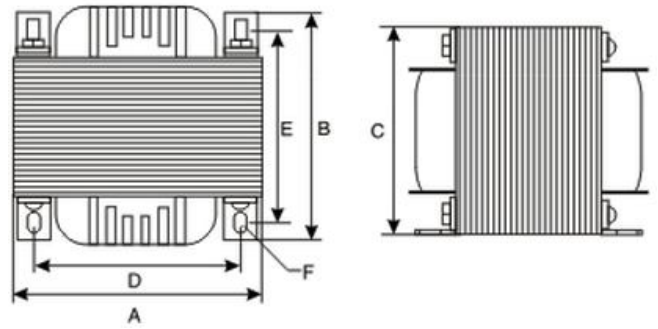

Model	Spec.	Power (VA)	Dimension (mm)			Installation Size (mm)		HoleDia. (mm)	Weight (kg)	Approval
			A	B	C	D	E			
EI76	76*45	100	76	82	64	64	70	5*9	1.85	UL/CE/RoHS/CQC
	76*50	110	76	87	64	64	75	5*9	2.10	UL/CE/RoHS/CQC
EI86	86*40	120	86	77	72	71	65	5*9	2.22	UL/CE/RoHS/CQC
	86*50	150	86	87	72	71	75	5*9	2.35	UL/CE/RoHS/CQC
EI96	96*40	170	96	77	80	80	65	5*9	2.67	UL/CE/RoHS/CQC
	96*50	200	96	87	80	80	75	5*9	3.34	UL/CE/RoHS/CQC
	96*60	280	96	97	80	80	85	5*9	3.75	UL/CE/RoHS/CQC
EI105	105*50	250	105	91	88	88	75	5*9	3.82	UL/CE/RoHS/CQC
	105*60	300	105	101	88	88	85	5*9	4.75	UL/CE/RoHS/CQC
EI114	114*50	350	114	95	95	95	75	5*9	4.56	UL/CE/RoHS/CQC
	114*60	400	114	105	95	95	85	5*9	5.25	UL/CE/RoHS/CQC
	114*70	450	114	115	95	95	95	5*9	6.12	UL/CE/RoHS/CQC
EI133	133*65	500	133	115	111	111	90	6*10	7.85	UL/CE/RoHS/CQC
	133*90	700	133	140	111	111	115	6*10	11.2	UL/CE/RoHS/CQC
EI152	152*80	800	152	140	127	127	105	6*10	14.8	UL/CE/RoHS/CQC
	152*100	900	152	160	127	127	125	6*10	16.2	UL/CE/RoHS/CQC
EI168	168*80	1000	168	145	140	140	105	6*10	16.3	UL/CE/RoHS/CQC
	168*100	1500	168	165	140	140	105	6*10	18.6	UL/CE/RoHS/CQC
EI192	192*100	2000	192	170	160	160	125	6*10	21.8	UL/CE/RoHS/CQC

◆ We can design and manufacture customized part with specific requirement