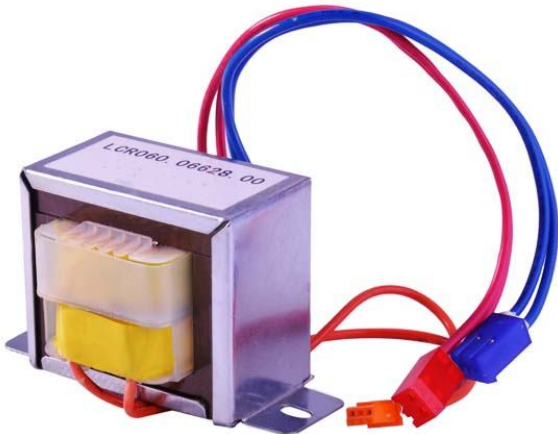

# EI-type Transformer

## Specifications:

- Power Range: 3VA to 2000VA
- Input / Output: Customized
- Insulation Class: UL class B, F, H, N (optional)
- Isolation: 3.75KV (Hi-pot)
- Customized specifications are welcome

Model	Spec.	Power (VA)	Dimension (mm)			Installation Size (mm)	HoleDia. (mm)	Weight (kg)	Approval
			A	B	C				
EI35	35*15	3	61	35	32	48	3.9*7	0.14	UL/CE/RoHS/CQC
EI41	41*16	5	67	34	37	54	3.9*7	0.19	UL/CE/RoHS/CQC
	41*26	8	70	45	37	55	3.8*7	0.29	UL/CE/RoHS/CQC
EI48	48*20	10	77	39	43	60	3.9*7	0.32	UL/CE/RoHS/CQC
	48*24	12	74	45	43	60	3.9*7	0.36	UL/CE/RoHS/CQC
EI57	57*25	18	88	48	50	73	3.9*7	0.55	UL/CE/RoHS/CQC
	57*30	25	90	53	50	74	3.9*7	0.66	UL/CE/RoHS/CQC
EI66	66*28	30	93	56	58	79	4.8*7	0.81	UL/CE/RoHS/CQC
	66*40	55	96	68	59	82	4.8*7	1.2	UL/CE/RoHS/CQC
EI76	76*32	65	110	64	67	96	4.8*7	1.35	UL/CE/RoHS/CQC
	76*45	100	106	75	67	90	4.8*8	1.8	UL/CE/RoHS/CQC
EI86	86*40	130	117	75	75	101	4.8*8	2.1	UL/CE/RoHS/CQC
	86*45	150	117	80	75	101	4.8*8	2.4	UL/CE/RoHS